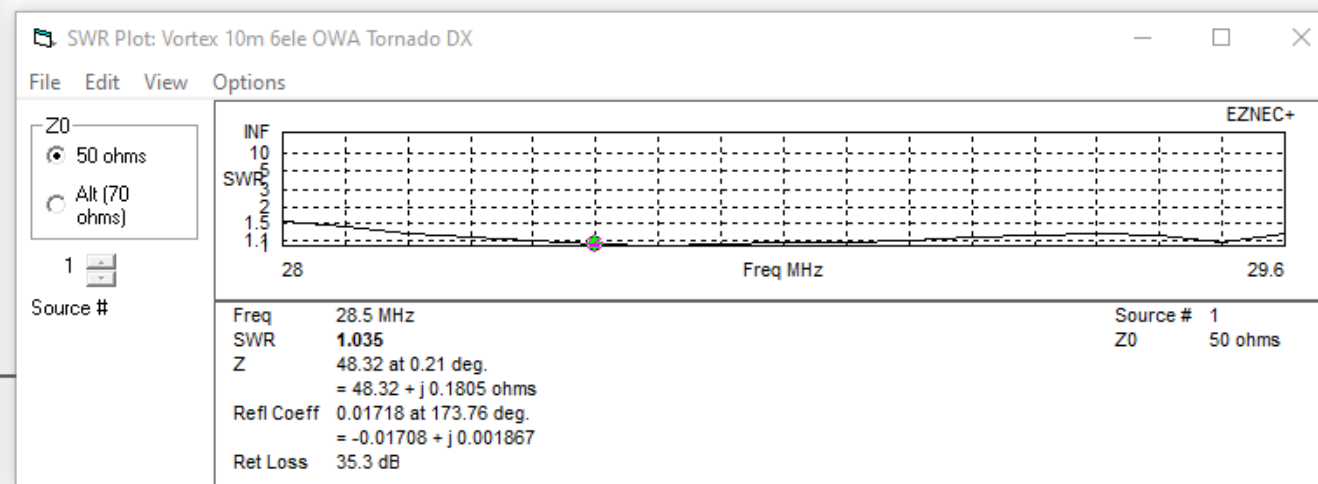

EZNEC+ v. 5.0

File Edit Options Outputs Setups View Utilities Help

Vortex 10m 6ele OWA Tornado DX

File 10m 6 ele OWA Tornado DX.EZ

Frequency 28.45 MHz

Wavelength 10.5375 m

Wires 35 Wires, 227 segments

Sources 1 Source

Elevation Angle 0 Deg.

Step Size 2 Deg.

Ref Level 0 dBi

Alt SWR Z0 70 ohms

Desc Options

Open

Save As

Ant Notes