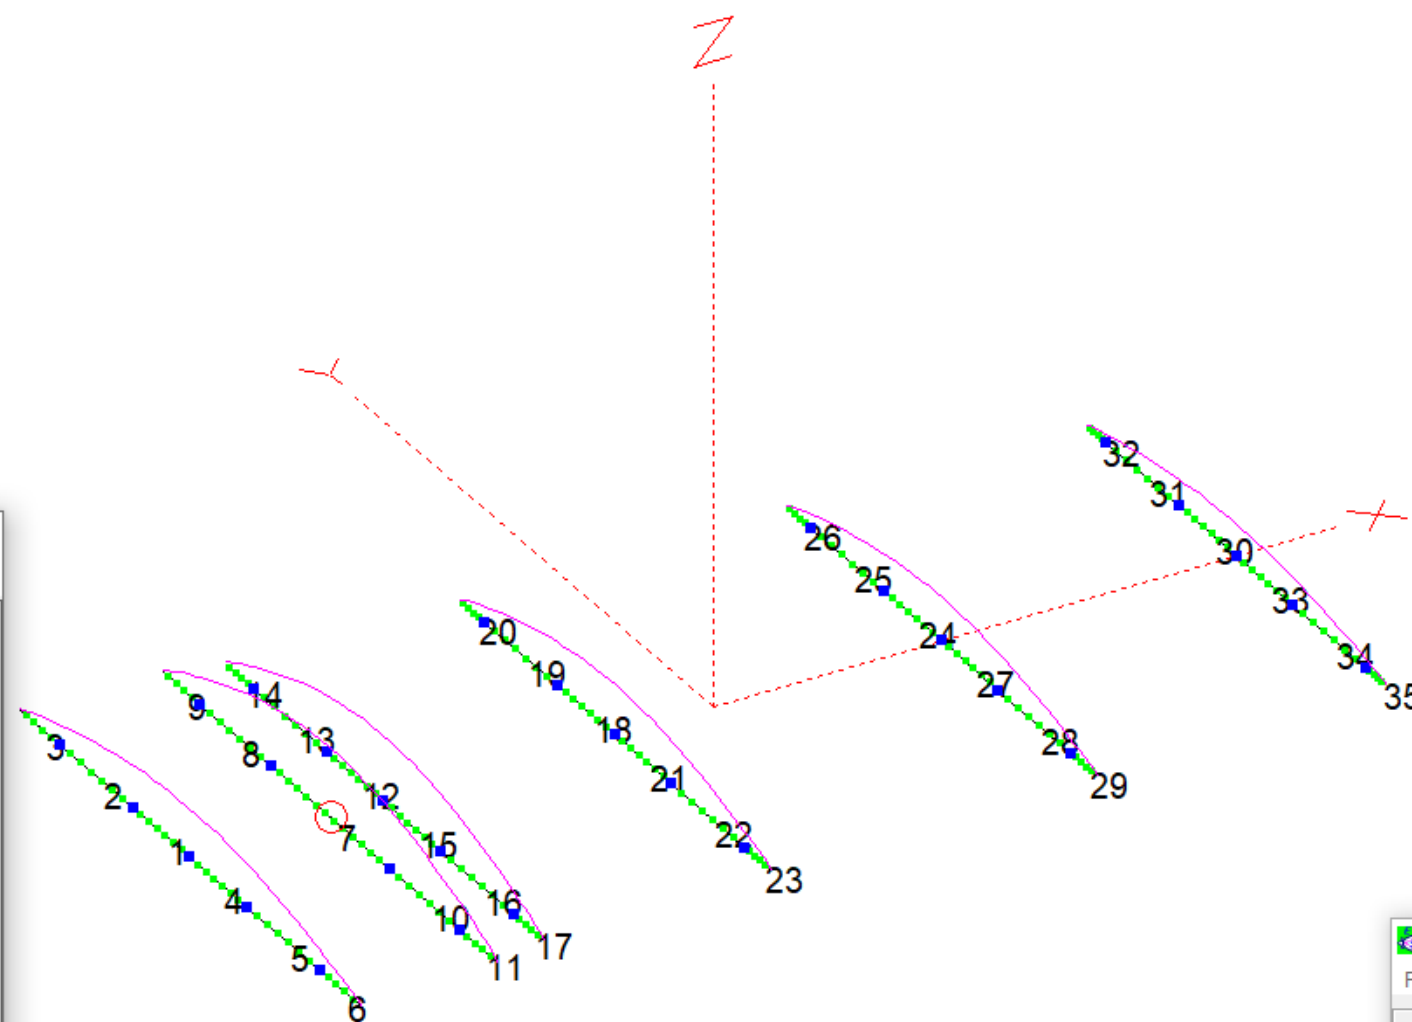

File Edit View Options Reset

Zoom

Display Current

Reset Reset

Move Image

X Y Z

Reset

 Center Ant Image

EZNEC+ v. 5.0

File Edit Options Outputs Setups View Utilities Help

Vortex 10m 6ele OWA Tornado DX

File 10m 6 ele OWA Tornado DX.EZ

Frequency 28.45 MHz

Wavelength 10.5375 m

Wires 35 Wires, 227 segments

Sources 1 Source

Loads 0 Loads

Trans Lines 0 Transmission Lines

Transformers 0 Transformers

L Networks 0 L Networks

Ground Type Free Space

Wire Loss Aluminum (6061-T6)

Units Meters

Plot Type Azimuth

Elevation Angle 0 Deg.

Step Size 2 Deg.

Ref Level 0 dBi

Alt SWR Z0 70 ohms

Desc Options

Open

Save As

Ant Notes