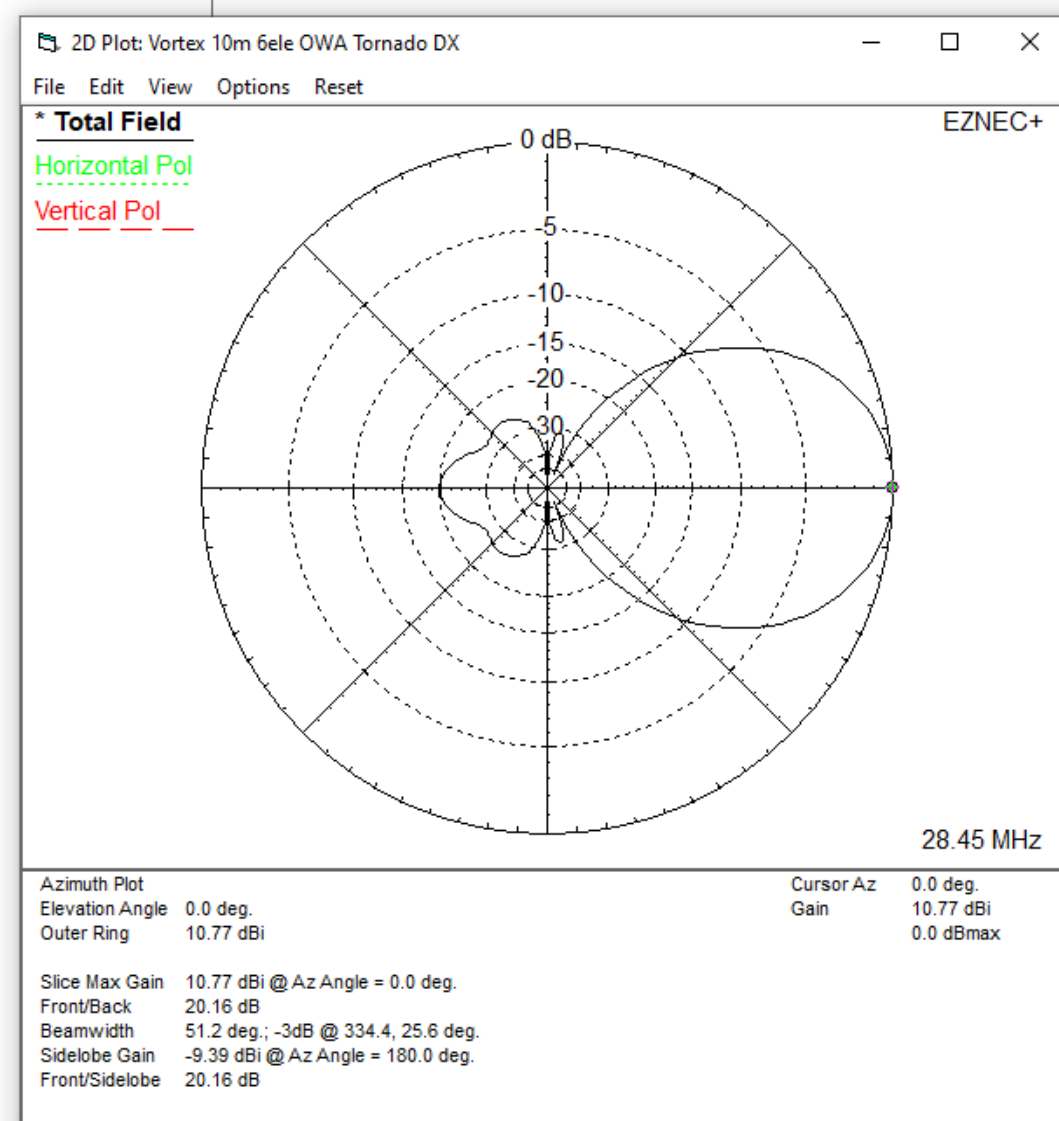

EZNEC+ v. 5.0

File Edit Options Outputs Setups View Utilities Help

Vortex 10m 6ele OWA Tornado DX

File 10m 6 ele OWA Tornado DX.EZ

Frequency 28.45 MHz

Wavelength 10.5375 m

Wires 35 Wires, 227 segments

Sources 1 Source