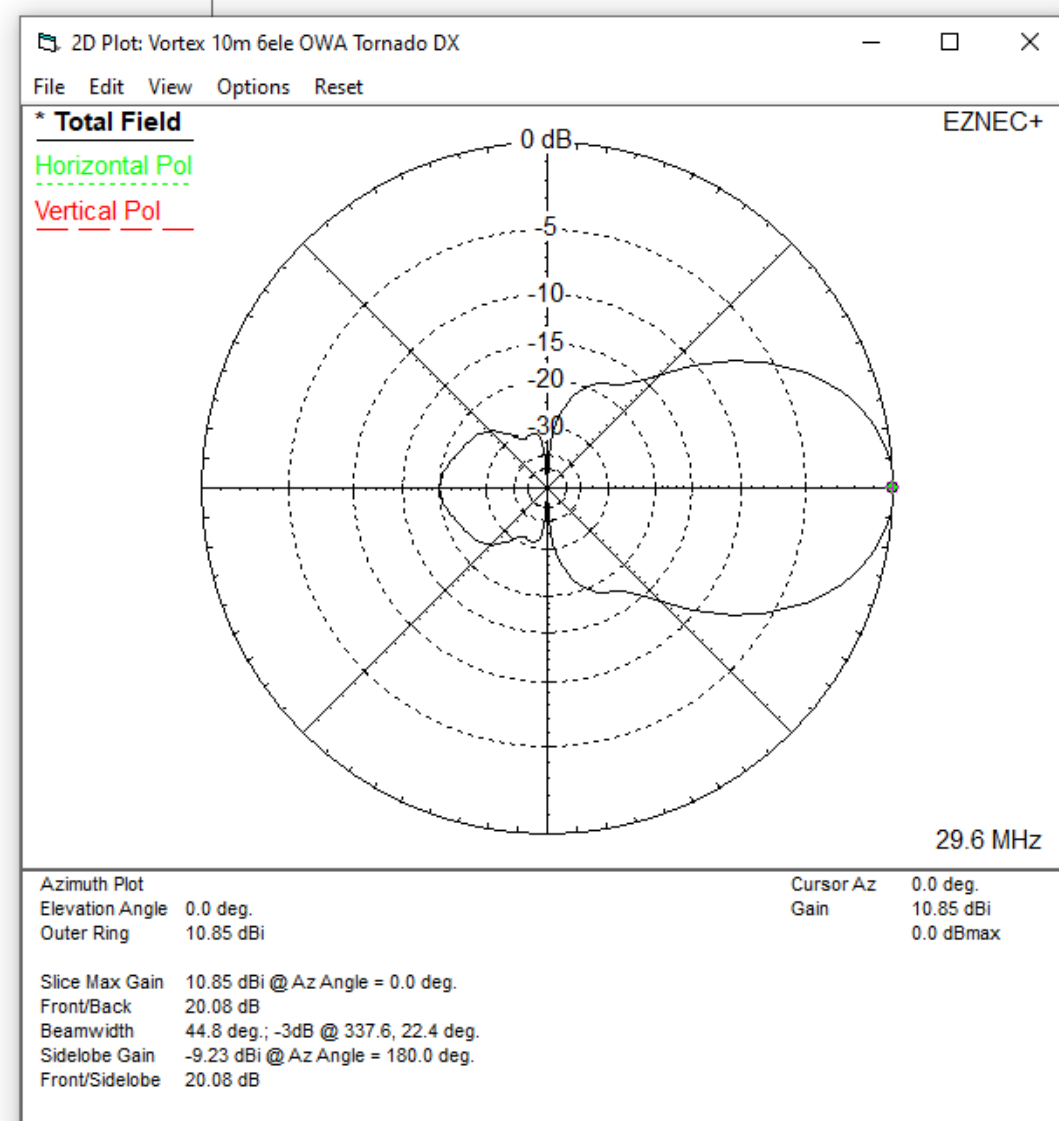

Zoom

Display Current

Reset Reset

Move Image

X Y Z

Reset

 Center Ant Image

EZNEC+ v. 5.0

File Edit Options Outputs Setups View Utilities Help

Vortex 10m 6ele OWA Tornado DX

File 10m 6 ele OWA Tornado DX.EZ

Frequency 29.6 MHz

Wavelength 10.1281 m

Wires 35 Wires, 227 segments

Sources 1 Source

Loads 0 Loads

Trans Lines 0 Transmission Lines

Transformers 0 Transformers

L Networks 0 L Networks

Ground Type Free Space

Wire Loss Aluminum (6061-T6)

Units Meters

Plot Type Azimuth

Elevation Angle 0 Deg.

Step Size 2 Deg.

Ref Level 0 dBi

Alt SWR Z0 70 ohms

Desc Options

Open

Save As

Ant Notes

Currents