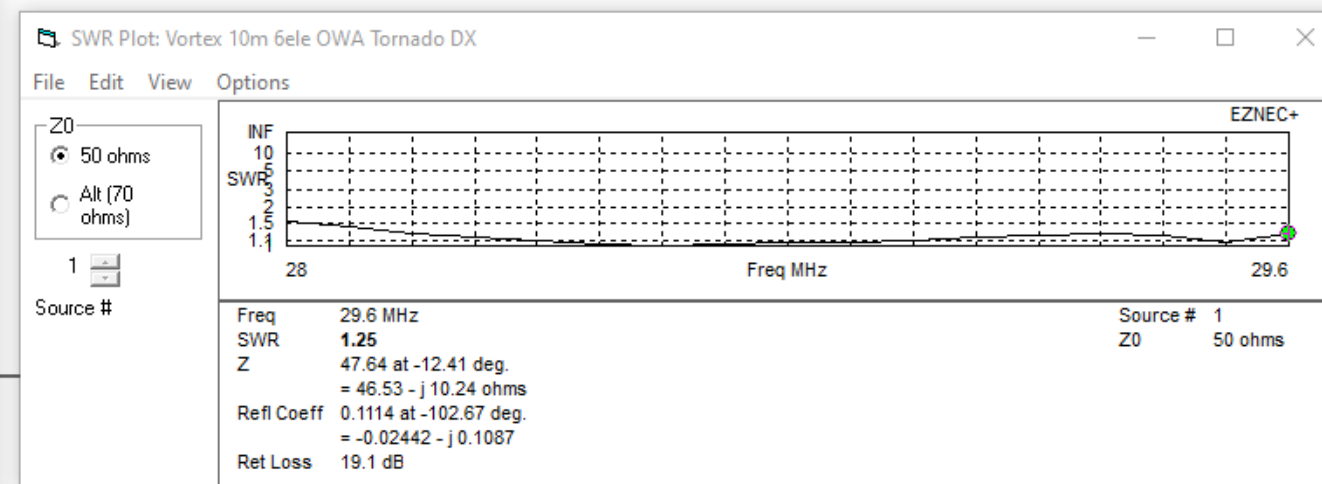

Zoom

Display Current

Reset Reset

Move Image

X Y Z

Reset

 Center Ant Image

EZNEC+ v. 5.0

File Edit Options Outputs Setups View Utilities Help

Vortex 10m 6ele OWA Tornado DX

File 10m 6 ele OWA Tornado DX.EZ

Frequency 29.6 MHz

Wavelength 10.1281 m

Wires 35 Wires, 227 segments

Sources 1 Source

Loads 0 Loads

Trans Lines 0 Transmission Lines

Transformers 0 Transformers

L Networks 0 L Networks

Ground Type Free Space

Wire Loss Aluminum (6061-T6)

Units Meters

Plot Type Azimuth

Elevation Angle 0 Deg.

Step Size 2 Deg.

Ref Level 0 dBi

Alt SWR Z0 70 ohms

Desc Options

Open

Save As

Ant Notes

Currents