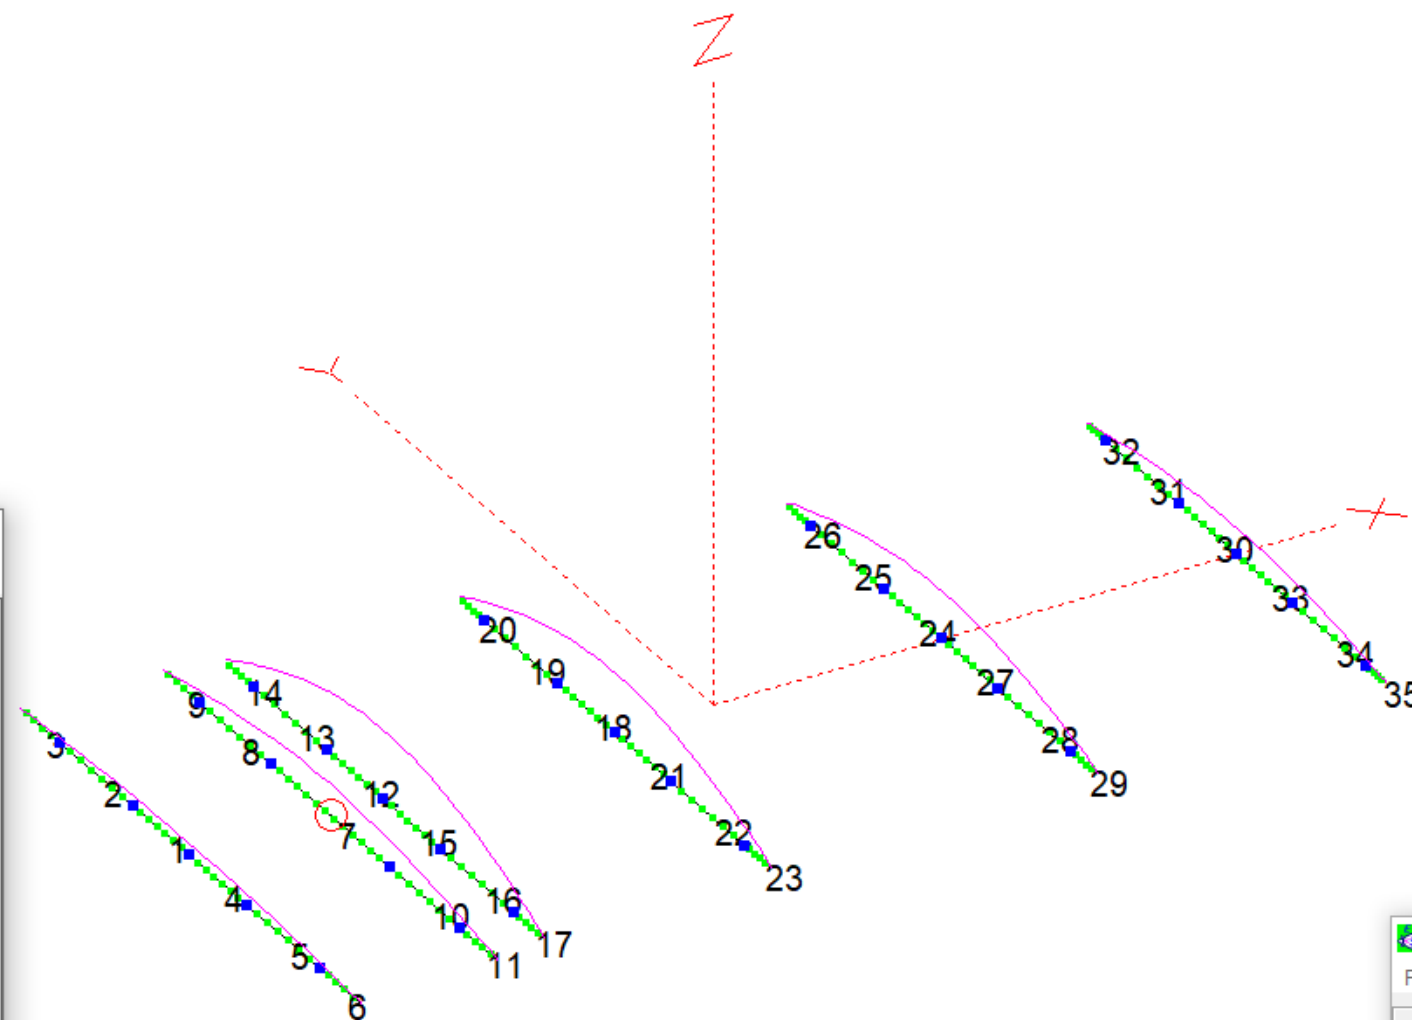

Zoom

Display Current

Reset Reset

Move Image

X Y Z

Reset

 Center Ant Image

EZNEC+ v. 5.0

File Edit Options Outputs Setups View Utilities Help

Vortex 10m 6ele OWA Tornado DX

File 10m 6 ele OWA Tornado DX.EZ

Frequency 29.6 MHz

Wavelength 10.1281 m

Wires 35 Wires, 227 segments

Sources 1 Source

Loads 0 Loads

Step Size 2 Deg.

Ref Level 0 dBi

Alt SWR Z0 70 ohms

Desc Options

Open

Save As

Ant Notes

Currents

Src Dat

Load Dat

FF Tab

NF Tab

SWR

View Ant

NEC-2

FF Plot