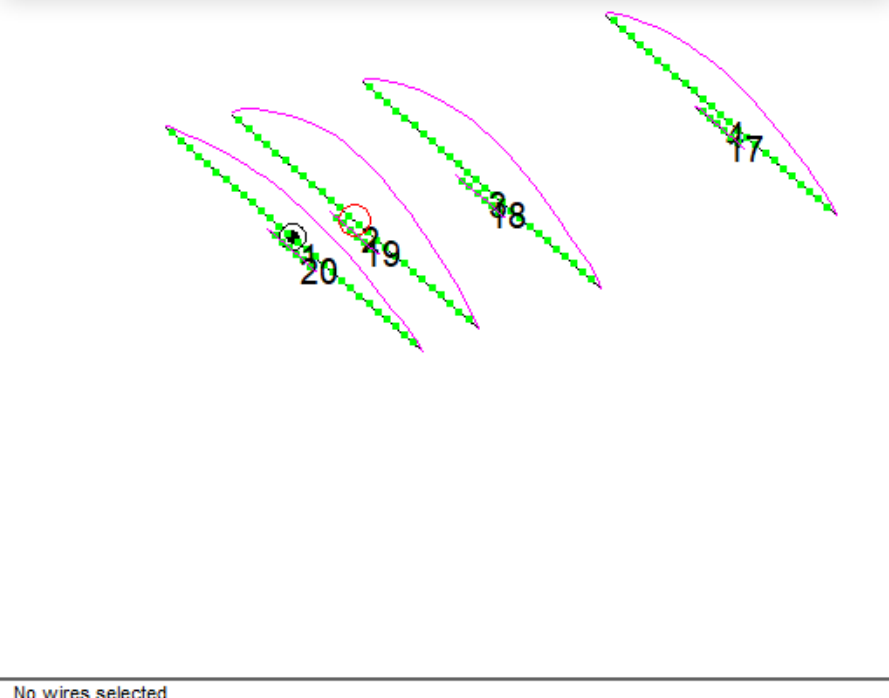

Zoom

Display Current

Reset Reset

Move Image

X Y Z

Reset

EZNEC+ v. 5.0

File Edit Options Outputs Setups View Utilities Help

2M10_OWL

File	2M10_rev_allband_with mounting plates_9.5mm_SIN
Frequency	144.3 MHz
Wavelength	2.07756 m
Wires	20 Wires, 324 segments
Sources	1 Source
Loads	0 Loads
Trans Lines	0 Transmission Lines
Transformers	0 Transformers
L Networks	0 L Networks
Ground Type	Free Space
Wire Loss	Aluminum (6061-T6)
Units	Meters
Plot Type	Azimuth
Elevation Angle	0 Deg.
Step Size	0.1 Deg.
Ref Level	0 dBi
Alt SWR Z0	12.5 ohms
Desc Options	

Open Save As Ant Notes

Currents Src Dat Load Dat FF Tab NF Tab SWR View Ant

NEC-2 FF Plot

Far field plot