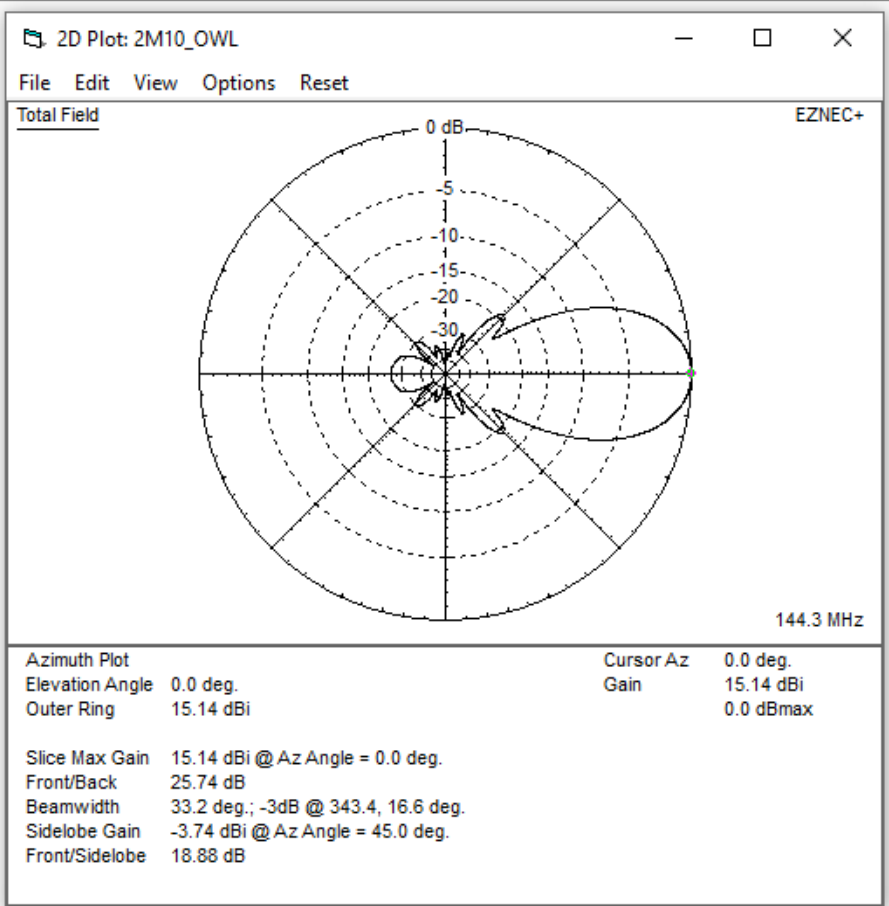

Zoom

Display Current

Reset Reset

Move Image

X Y Z

Reset

EZNEC+ v. 5.0

File Edit Options Outputs Setups View Utilities Help

2M10_OWL

File	2M10_rev_allband_with mounting plates_9.5mm_SIN
Frequency	144.3 MHz
Wavelength	2.07756 m
Wires	20 Wires, 324 segments
Sources	1 Source
Loads	0 Loads
Trans Lines	0 Transmission Lines
Transformers	0 Transformers
L Networks	0 L Networks
Ground Type	Free Space
Wire Loss	Aluminum (6061-T6)
Units	Meters
Plot Type	Azimuth
Elevation Angle	0 Deg.
Step Size	0.1 Deg.
Ref Level	0 dBi
Alt SWR Z0	12.5 ohms
Desc Options	

Open Save As Ant Notes

Currents Src Dat Load Dat FF Tab NF Tab SWR View Ant

NEC-2 FF Plot

Far field plot