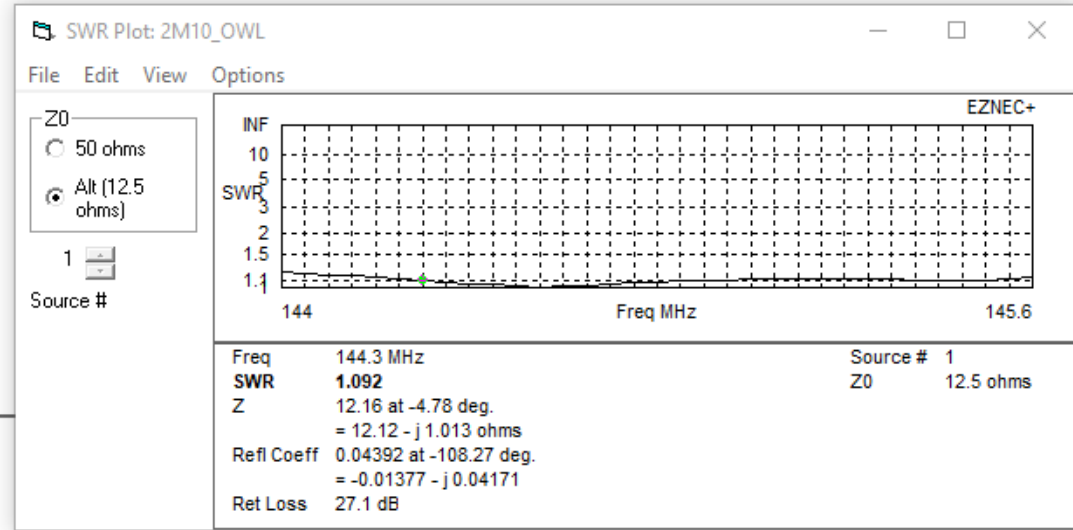

Zoom

Display Current

Reset Reset

Move Image

X Y Z

Reset

EZNEC+ v. 5.0

File Edit Options Outputs Setups View Utilities Help

2M10_OWL

File	2M10_rev_allband_with mounting plates_9.5mm_SIN
Frequency	144.3 MHz
Wavelength	2.07756 m
Wires	20 Wires, 324 segments
Sources	1 Source
Loads	0 Loads
Trans Lines	0 Transmission Lines
Transformers	0 Transformers
L Networks	0 L Networks
Ground Type	Free Space
Wire Loss	Aluminum (6061-T6)
Units	Meters
Plot Type	Azimuth
Elevation Angle	0 Deg.
Step Size	0.1 Deg.
Ref Level	0 dBi
Alt SWR Z0	12.5 ohms
Desc Options	

Open Save As Ant Notes

Currents Src Dat Load Dat FF Tab NF Tab SWR View Ant

NEC-2 FF Plot

Far field plot