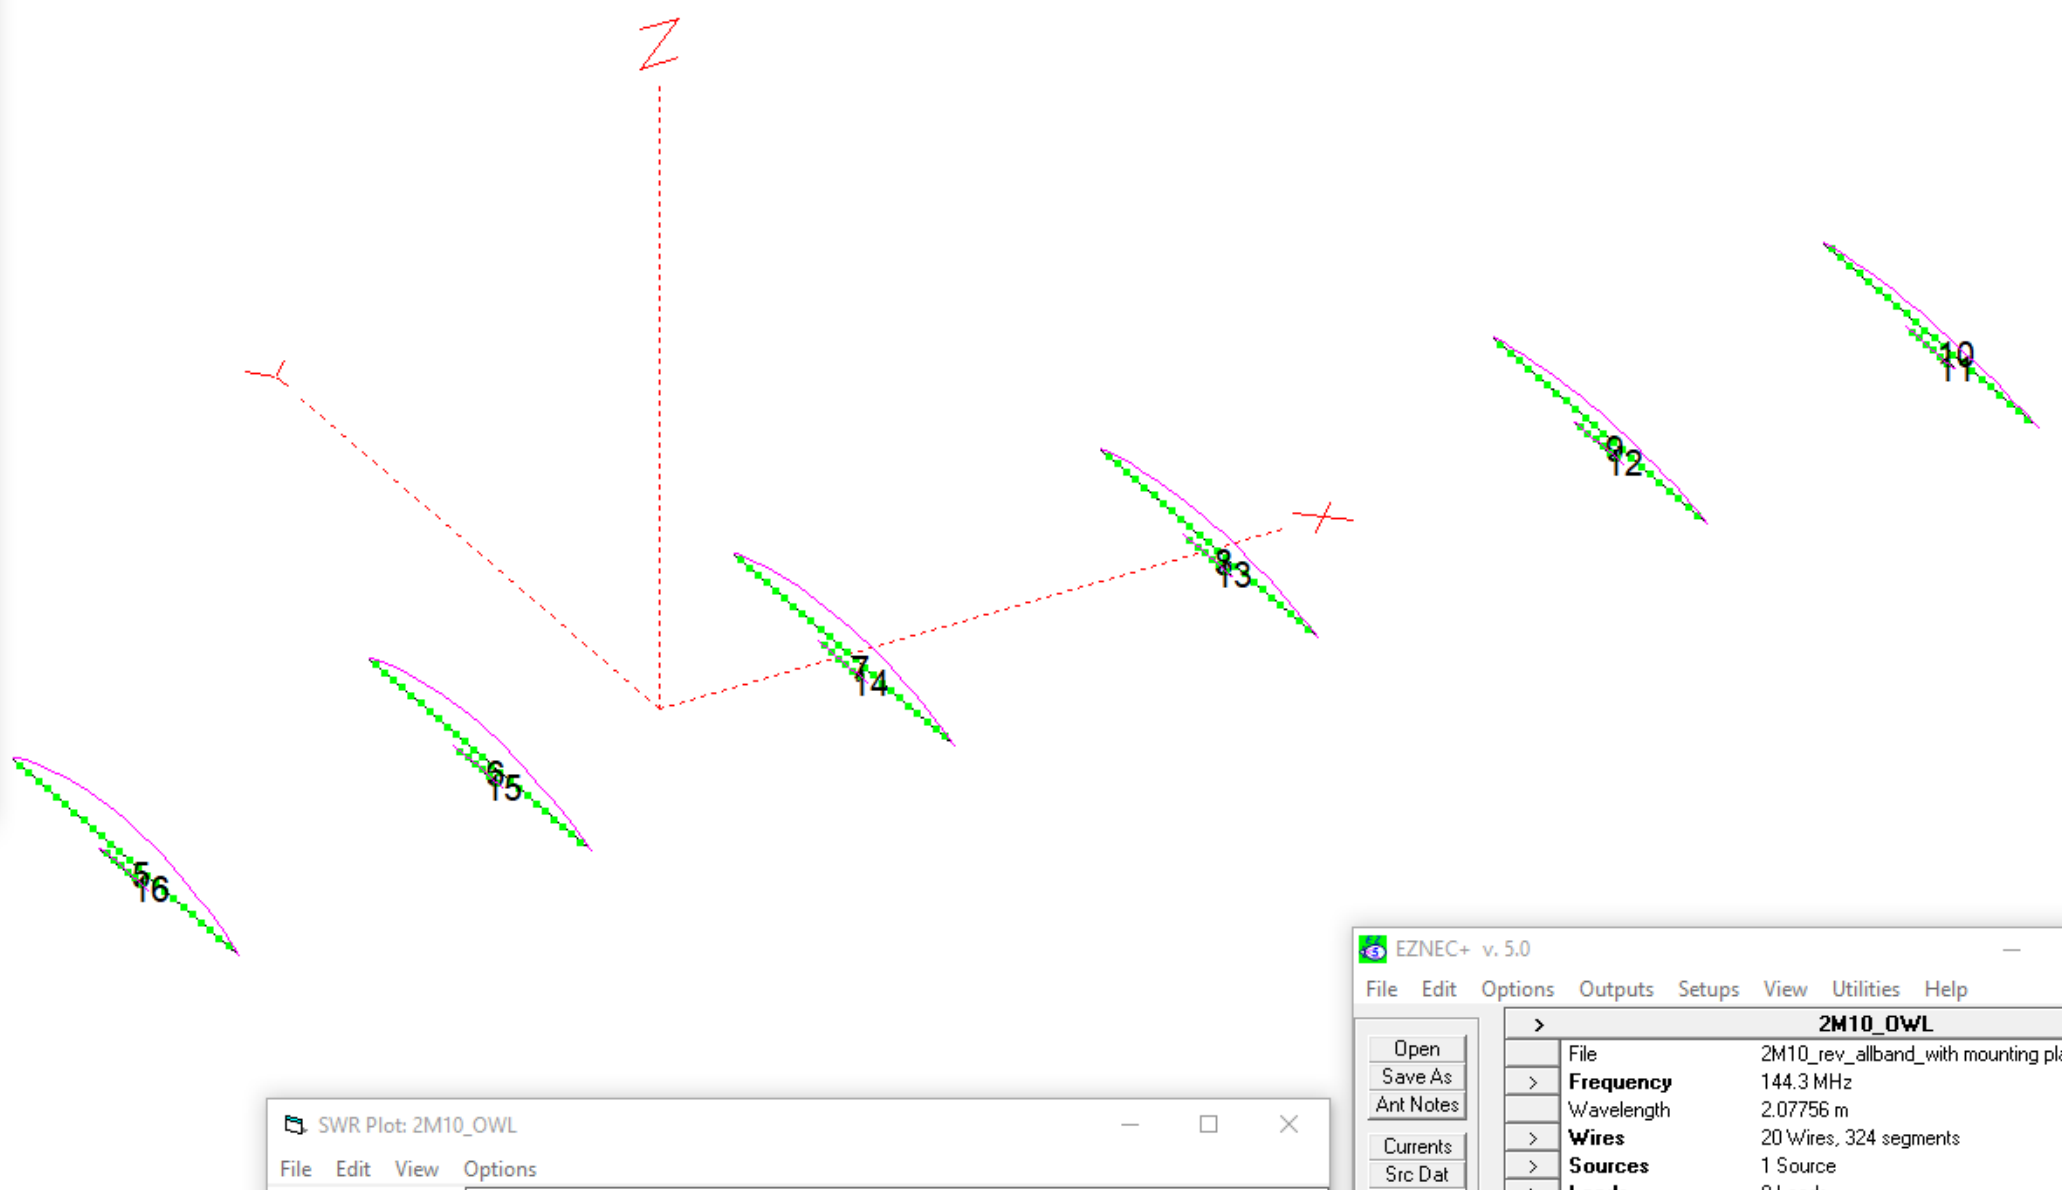

Zoom

Display Current

Reset Reset

Move Image

X Y Z

Reset

EZNEC+ v. 5.0

File Edit Options Outputs Setups View Utilities Help

2M10_OWL

File	2M10_rev_allband_with mounting plates_9.5mm_SIN
Frequency	144.3 MHz
Wavelength	2.07756 m
Wires	20 Wires, 324 segments
Sources	1 Source
Loads	0 Loads
Trans Lines	0 Transmission Lines
Transformers	0 Transformers
L Networks	0 L Networks
Ground Type	Free Space
Wire Loss	Aluminum (6061-T6)
Units	Meters
Plot Type	Azimuth
Elevation Angle	0 Deg.
Step Size	0.1 Deg.
Ref Level	0 dBi
Alt SWR Z0	12.5 ohms
Desc Options	

Open Save As Ant Notes

Currents Src Dat Load Dat FF Tab NF Tab SWR View Ant

NEC-2 FF Plot

Far field plot