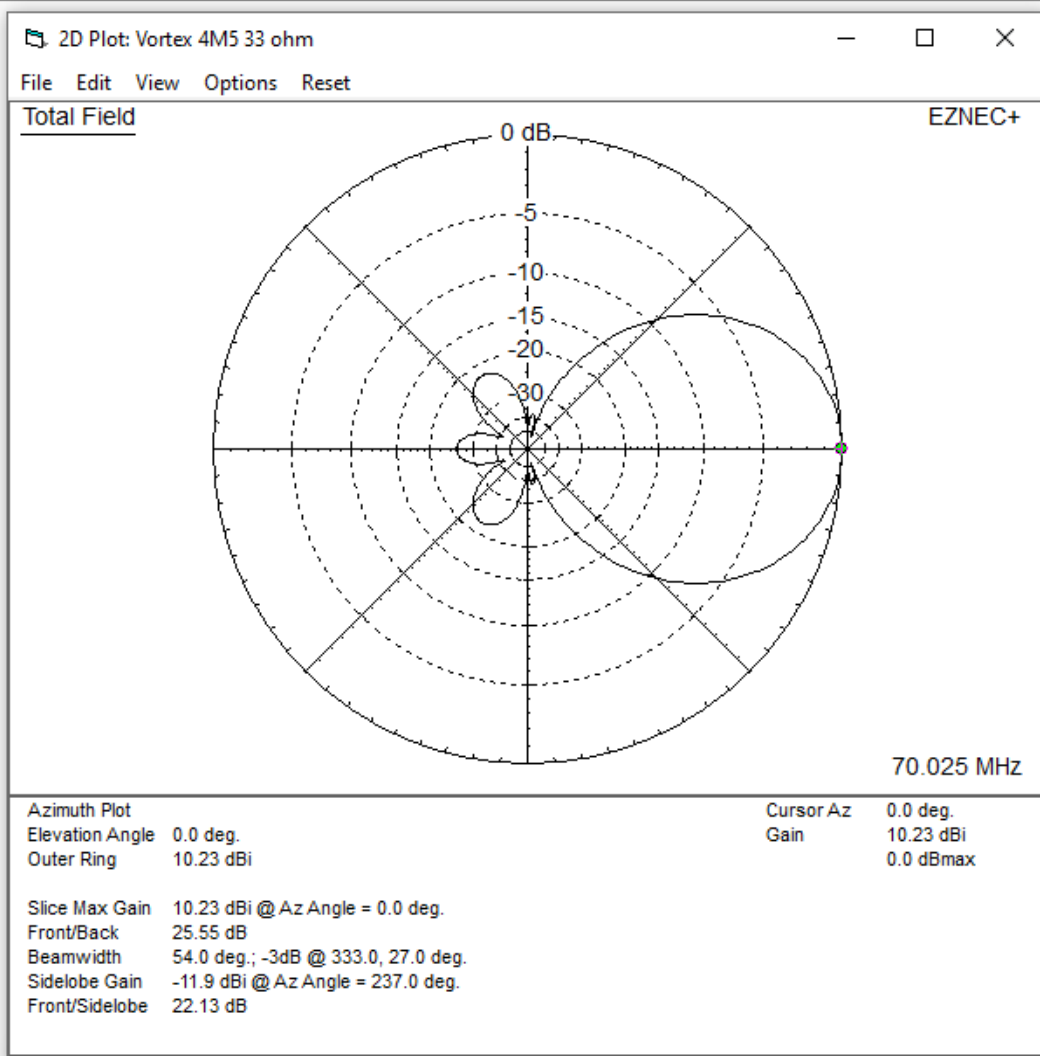

Zoom

Display    Current

Reset    Reset

Move Image

X    Y    Z

Reset

Center Ant Image

EZNEC+ v. 5.0

File Edit Options Outputs Setups View Utilities Help

Vortex 4M5 33 ohm

File	Vortex 4M5 33 Ohm.EZ
Frequency	70.025 MHz
Wavelength	4.28122 m
Wires	20 Wires, 160 segments
Sources	1 Source
Loads	0 Loads
Trans Lines	0 Transmission Lines
Transformers	0 Transformers
L Networks	0 L Networks
Ground Type	Free Space
Wire Loss	Aluminum (6061-T6)
Units	Meters
Plot Type	Azimuth
Elevation Angle	0 Deg.
Step Size	1 Deg.
Ref Level	0 dBi
Alt SWR Z0	33 ohms
Desc Options	