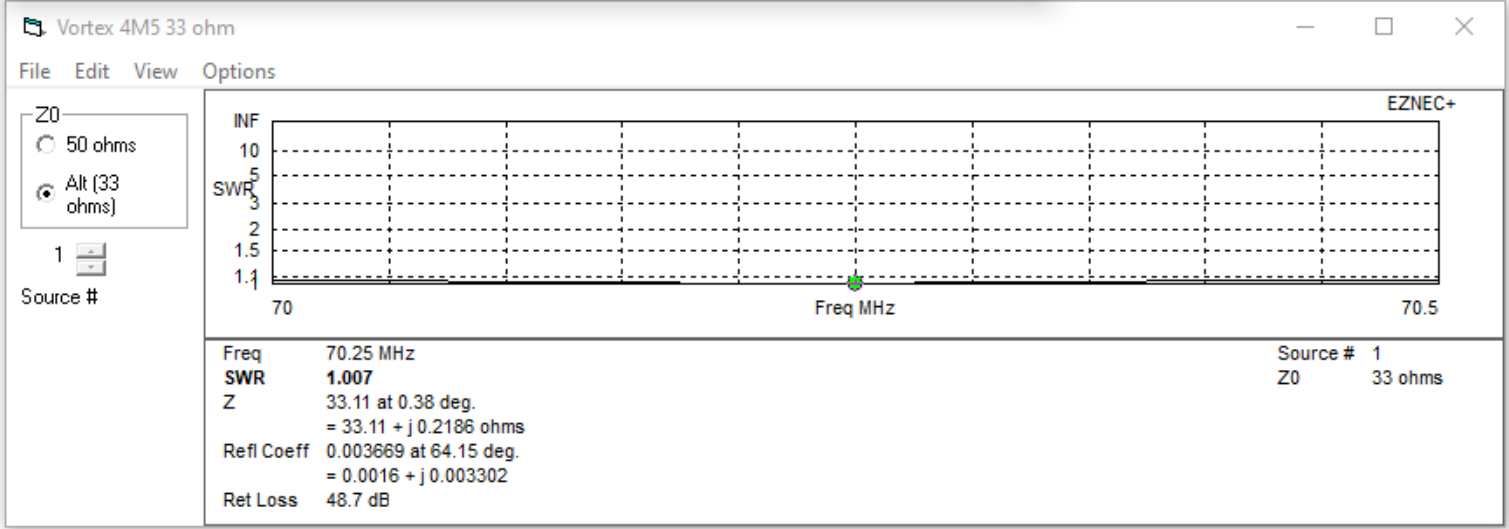

Zoom

Display    Current

Reset    Reset

Move Image

X    Y    Z

Reset

Center Ant Image

EZNEC+ v. 5.0

File Edit Options Outputs Setups View Utilities Help

Vortex 4M5 33 ohm

File	Vortex 4M5 33 Ohm.EZ
Frequency	70.025 MHz
Wavelength	4.28122 m
Wires	20 Wires, 160 segments
Sources	1 Source
Loads	0 Loads
Trans Lines	0 Transmission Lines
Transformers	0 Transformers
L Networks	0 L Networks
Ground Type	Free Space
Wire Loss	Aluminum (6061-T6)
Units	Meters
Plot Type	Azimuth
Elevation Angle	0 Deg.
Step Size	1 Deg.
Ref Level	0 dBi
Alt SWR Z0	33 ohms
Desc Options	