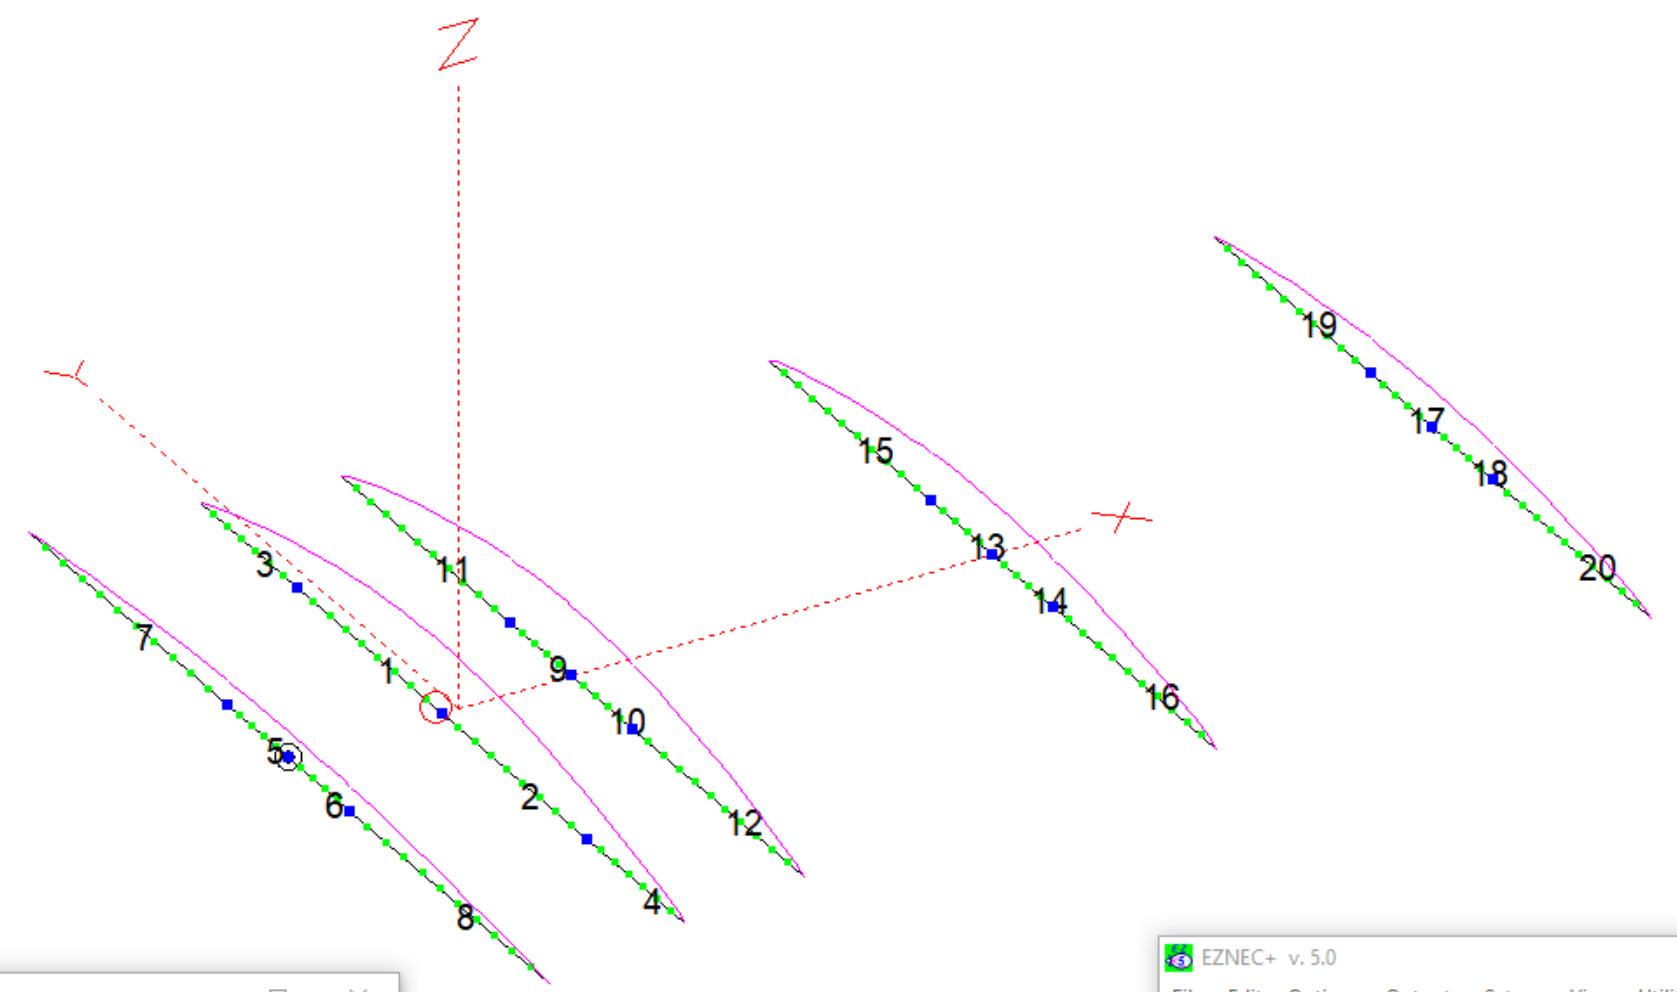

Zoom

Display    Current

Reset    Reset

Move Image

X    Y    Z

Reset

Center Ant Image

EZNEC+ v. 5.0

File Edit Options Outputs Setups View Utilities Help

Vortex 4M5 33 ohm

File	Vortex 4M5 33 Ohm.EZ
Frequency	70.025 MHz
Wavelength	4.28122 m
Wires	20 Wires, 160 segments
Sources	1 Source
Loads	0 Loads
Trans Lines	0 Transmission Lines
Transformers	0 Transformers
L Networks	0 L Networks
Ground Type	Free Space
Wire Loss	Aluminum (6061-T6)
Units	Meters
Plot Type	Azimuth
Elevation Angle	0 Deg.
Step Size	1 Deg.
Ref Level	0 dBi
Alt SWR Z0	33 ohms
Desc Options	